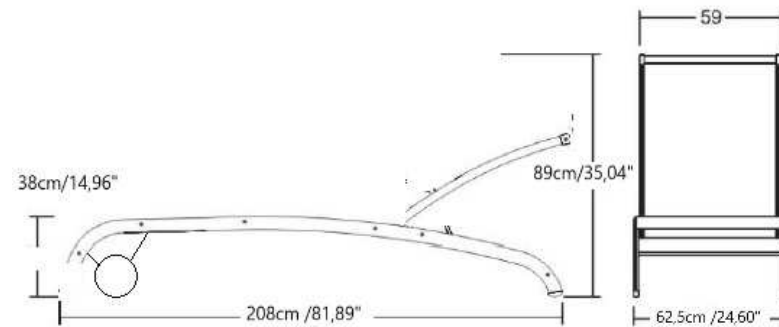

Art direction: Indea64 team

Graphic design: Indea64 team

indea64
original since 1964

Pedraforca, 5
08272 Sant Fruitos de Bages
Tel. +34 938 305 225
E-mail: ventas@indea64.com
www.indea64.com

Member of:

Red REUNIÓN
EMPRESAS
DE DISEÑO